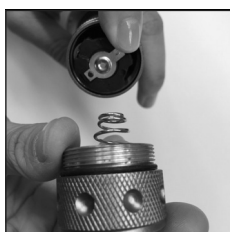

LED TORCH

INSTRUCTION MANUAL

Model No. EL6969

Please read carefully before use and keep for future reference

BEFORE USE

- Unscrew the base cap from the torch body in an anti-clockwise direction
- Slide out the battery compartment and insert 3xAAA batteries (not included) firmly in place.
- Ensuring that these are inserted with their polarities in the right direction. The polarities are indicated at either end of the battery casing.

- Insert the battery holder back into body of the torch with the arrows on the casing facing down.

- Screw on the cap clockwise
- Now the torch is ready to use

Imported and distributed by Easylife Group Ltd, London NW1 0JP