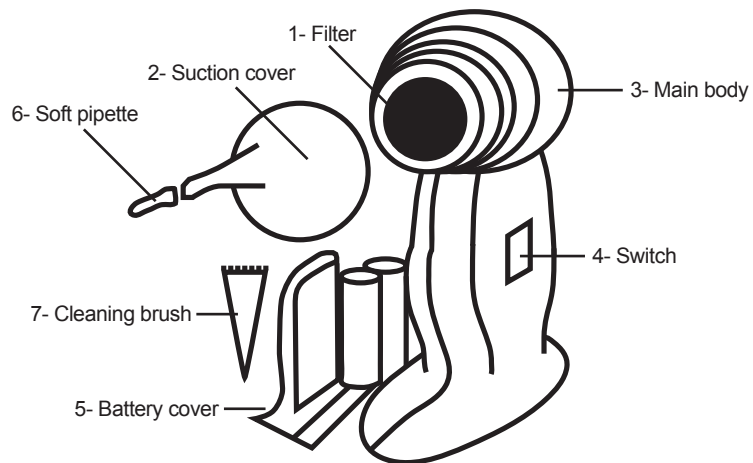

Dear Customer

Thank you for purchasing the Battery Operated Ear Cleaner.

Ear hygiene has taken a major step forward. Out go cotton buds - they can cause infection and push wax further into the ear - in comes this clever CE approved Ear Cleaner. Using gentle suction it clears out wax and dirt without poking and prodding and risking ear damage. The 4 silicone tips are soft and easily washable for regular use. The freestanding Ear Cleaner comes with a filter, special cleaning brush. Requires 2xAA batteries (not included).

INSTRUCTIONS

The Battery Operated Ear Cleaner is a safe and effective way of cleaning wax from your ears. A great advance in personal hygiene, no more poking around with cotton buds. Please read these instructions carefully before use and keep them in a safe place for future reference.

CAUTION

- Do not use if you are suffering any ear pain or from an ear infection.
- Do not use for anything other than the intended use.
- Do not store near any heat source.
- Always store in a dry place.
- Do not immerse in water.
- Keep out of reach of children.

PARTS

1- Filter	5- Battery cover
2- Suction cover	6- Soft pipette x4
3- Main body	7- Cleaning brush
4- Switch	

INSTRUCTIONS FOR USE

1. Insert 2x AA batteries. See diagram 1
2. Fit the soft pipette to the end of the Ear Cleaner, please ensure it is secure. See diagram 2.
3. Slowly and gently insert the soft pipette into the ear. See diagram 3.
4. Switch on and the Ear Cleaner will gently remove wax from your ear.

AFTER USE

- Wash soft pipette and suction cover with warm soapy water.
- Rinse with clean warm water.
- Wipe dry with a clean cloth.