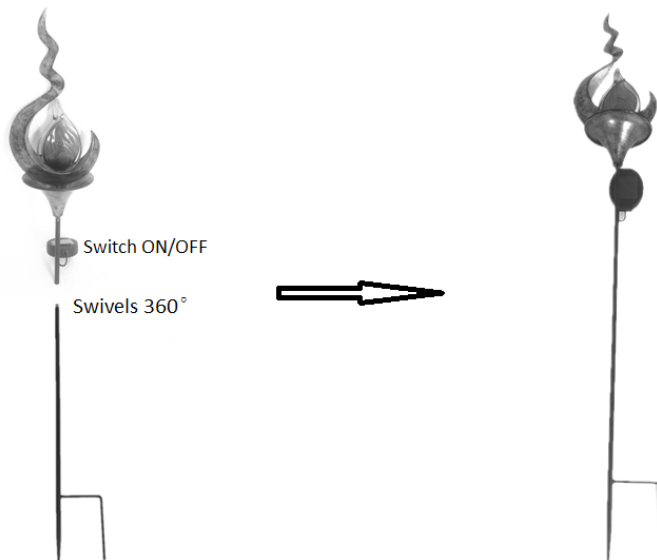

Solar Flame Stake

INSTRUCTION MANUAL

Model No. EL5557

Please read carefully before use and keep for future reference

How to install

1. Screw the top pole to the middle pole until secure and place into desired position in garden.
2. Locate on/off switch on the underside of the solar panel and switch to the on position.
3. Pull solar panel down so that it is facing the sun.

TECHNICAL SPECIFICATION

Measurement: 14x11x91.5cm

Material: Metal & Glass

Imported and distributed by Easylife Group Ltd, London NW1 0JP

Support Line: 0333 030 0777

For more innovative products from Easylife please visit: