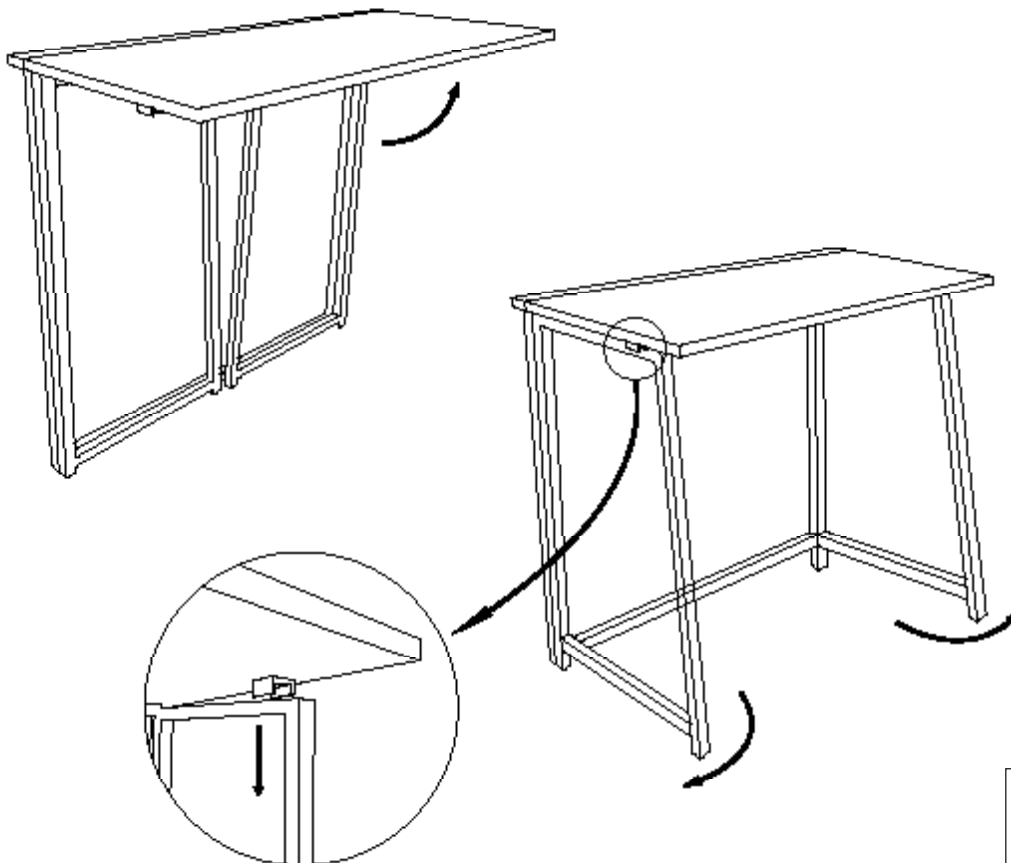

Compact Folding Utility Table

INSTRUCTION MANUAL

Model No. 48328

Please read carefully before use and keep for future reference

Assemble Instruction

Weight Limit
88 lbs

Imported and distributed by EasyLife Group Ltd, London NW1 0JP
Support Line: 0333 030 0777
For more innovative products from EasyLife please visit:
www.easylifegroup.com