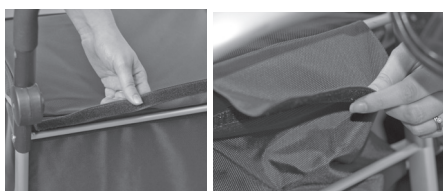

www.easylifegroup.com

IN5185 © 2018 Easylife Group Ltd

 **easylife**[™]
Est. 1992 everyday solutions

7. Open out the main bag and push the base down

8. Attach the Velcro to the inside

9. Place the main bag onto frame and seal the Velcro over the top bar and front lower bar (See fig.1 overleaf)

10. Add insulated bag by attaching the Velcro around the middle bar and back lower bar. (See fig.1 overleaf)

TO CLOSE

1. Put on the brakes
2. Remove insulated bag
3. Pull the base of the main bag upwards so that the structure of the bag loosens
4. Push in the red locking buttons and pull upwards
5. To remove wheels, press centre button on wheel and pull away from axle.