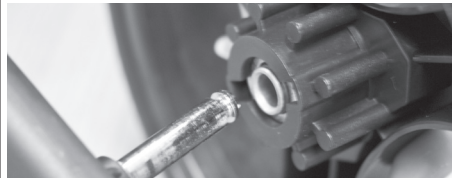

Lightweight Shopping Trolley

INSTRUCTION MANUAL

Model No. EL5185

Please read carefully before use and keep for future reference

ASSEMBLY

1. Check that you have received all components

2. Remove the safety caps from the wheel axle

3. Attach the wheels by gently pushing them on the frame until you hear them click into place.

4. Push the brakes forward to hold the wheels in place

5. Push in the red locking buttons and push down to open the frame