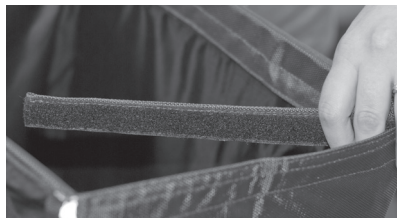

www.easylifegroup.com

IN5185 © 2018 Easylife Group Ltd

 **easylife**[™]
Est. 1992 everyday solutions

7. Open out the main bag and push the base down

8. Attach the Velcro to the inside

9. Place the main bag onto frame and seal the Velcro over the top bar and front lower bar (See fig.1 overleaf)

10. Add insulated bag by attaching the Velcro around the middle bar and back lower bar. (See fig.1 overleaf)

TO CLOSE

1. Put on the brakes
2. Remove insulated bag
3. Pull the base of the main bag upwards so that the structure of the bag loosens
4. Push in the red locking buttons and pull upwards
5. To remove wheels, press centre button on wheel and pull away from axle.