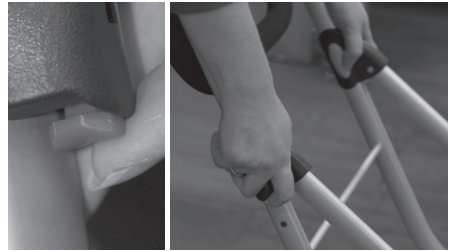

Lightweight Shopping Trolley

INSTRUCTION MANUAL

Model No. EL5185

Please read carefully before use and keep for future reference

ASSEMBLY

1. Check that you have received all components

2. Remove the safety caps from the wheel axle

3. Attach the wheels by gently pushing them on the frame until you hear them click into place.

4. Push the brakes forward to hold the wheels in place

5. Push in the red locking buttons and push down to open the frame